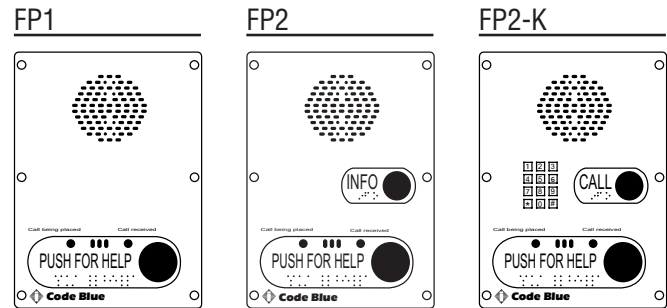

OPTIONAL FEATURES

- ▶ Two-button speakerphone w/keypad
- ▶ Two-button speakerphone
- ▶ Overhead camera mount
- ▶ Custom colors & graphics
- ▶ Step-down power transformer

UNIT SPECIFICATIONS

Overall Height	108" (274.32 cm)
Outside Diameter	12.75" (32.38 cm)
Housing Material, steel	.25" (.635 cm)
Access Opening (w x h)	8.5" x 12" (21.59 x 30.48 cm)
Overall Weight	365 lbs. (165.5 kg)
Standard Power Requirements	24v AC @ 15w

UNIT FINISH COLORS

Standard Painted Finish	British Racing Green, Cardinal Red, Dark Bronze, Gloss White, Gloss Black, Medium Bronze, Midnight Blue, Safety Blue, Safety Red, Safety Yellow
Custom Painted Finish	Custom colors from Pantone® color chart or sample are available as a special order

GRAPHICS TEXT (WORDING)

Standard	Assistance, Courtesy, Emergency, Police, Security
Custom	Custom text graphics are available as a special order

GRAPHICS TEXT COLORS

Standard (reflective decal)	Black, Blue, Green, Red, White, Yellow
Custom	Custom colors from Pantone color chart or sample are available as a special order

FACEPLATE OPTIONS

Standard faceplate assembly with single red **PUSH FOR HELP** button

Optional faceplate assembly with additional black **INFO** button

Optional faceplate assembly with additional **CALL** button and keypad